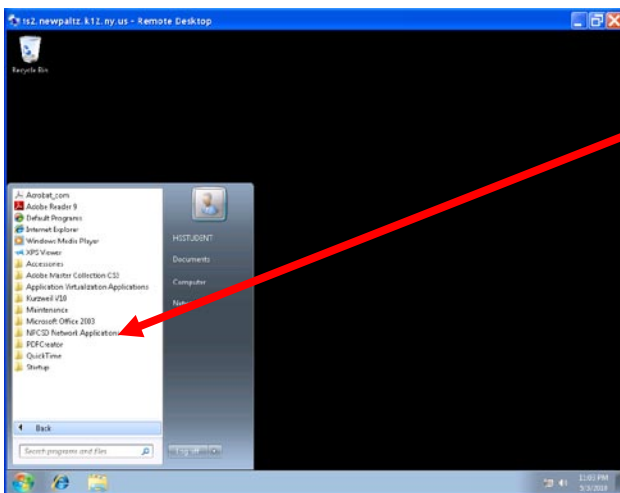

Click on All Programs

The pop-up window will display the program folders

Select the program you wish to run or
Click on NPCSD Network Applications for more