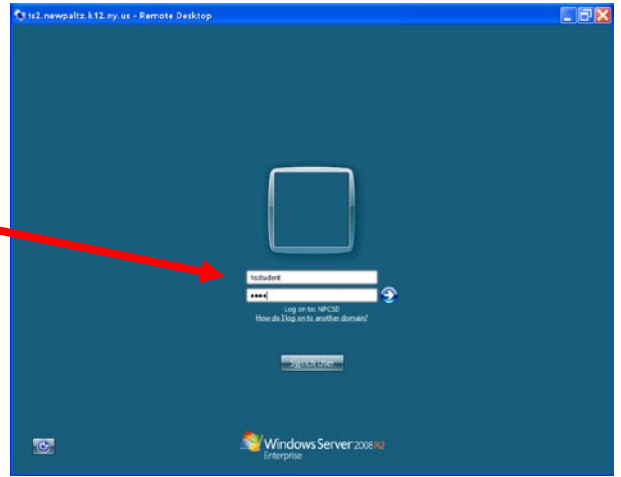

WELCOME TO TS2!

Log-on using your network ID and password

The network will load your personal settings and then display a blank desktop (except for the Recycle Bin)

Click on the Window/Start button to begin