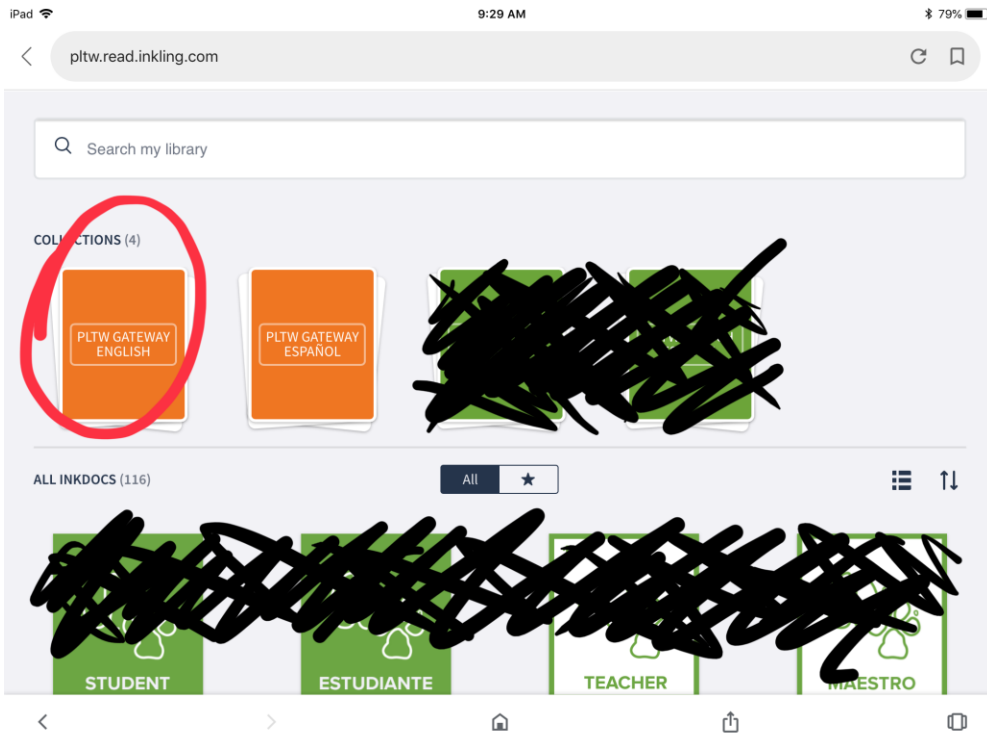

Accessing PLTW from home

Go to **PLTW.org** > click **Login**

Click on **I am a Student** BEFORE entering Username and Password

Click on COURSES > ENGLISH (Yours may look different than mine)

On the left is a navigation bar that has every lesson that we will be exploring this year

We are working on Activity 1.2 A Picture is Worth 1000 Words, for the next 2 weeks