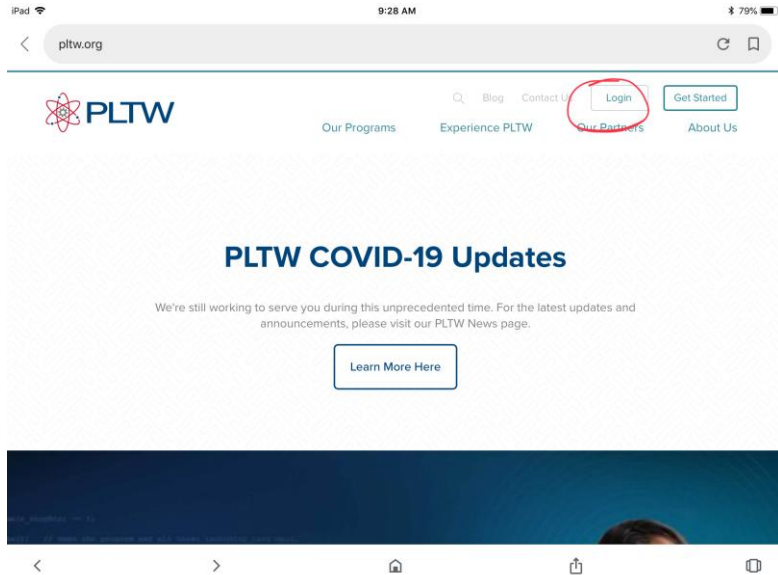

Accessing PLTW from home

Go to **PLTW.org** > click **Login**

Click on **I am a Student** BEFORE entering Username and Password

Click on COURSES > ENGLISH (Yours may look different than mine)

On the left is a navigation bar that has every lesson that we will be exploring this year