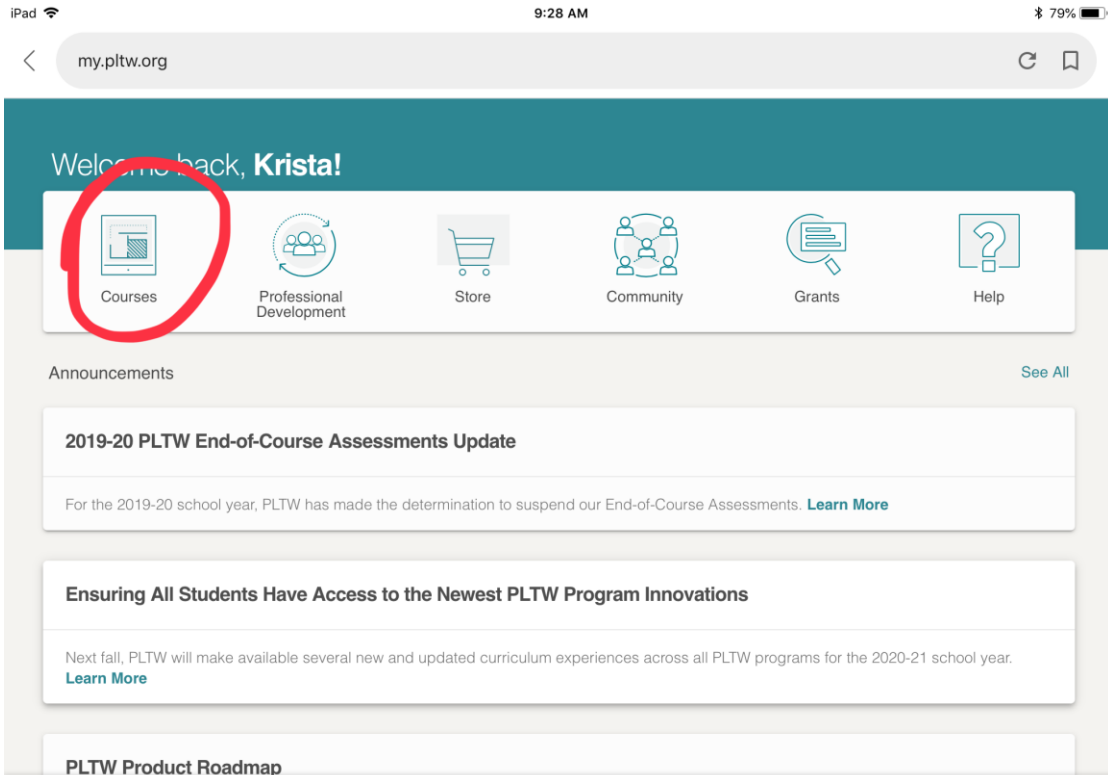

Accessing PLTW from home

Go to **PLTW.org** > click **Login**

Click on **I am a Student** BEFORE entering Username and Password

Click on COURSES > ENGLISH (Yours may look different than mine)

On the left is a navigation bar that has every lesson that we will be exploring this year

We are working on Activity 1.2 A Picture is Worth 1000 Words, for the next 2 weeks