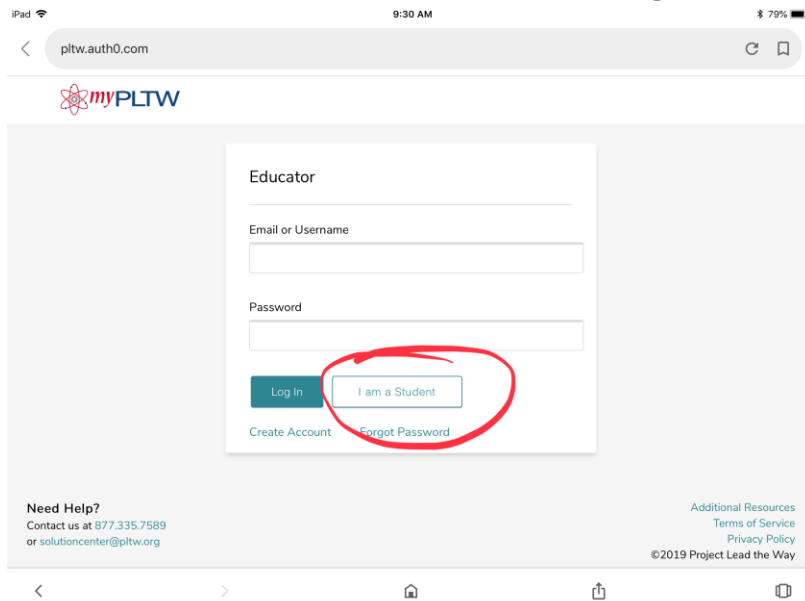

Accessing PLTW from home

Go to **PLTW.org** > click **Login**

Click on **I am a Student** BEFORE entering Username and Password

Click on COURSES > ENGLISH (Yours may look different than mine)

On the left is a navigation bar that has every lesson that we will be exploring this year